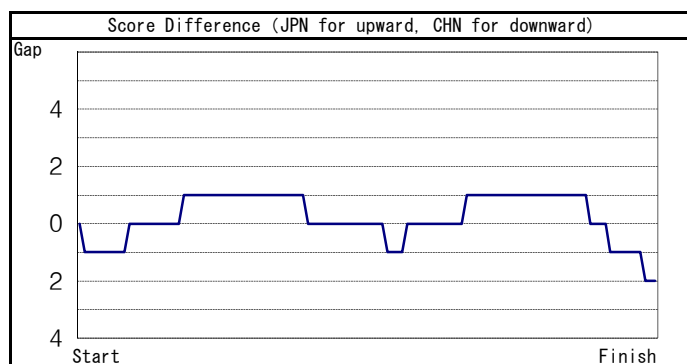

Water Polo World League 2012

09 May 2012 Match No: 4

JPN	2	0	2	0
CHN	1	1	1	3

4
6

JPN		Shots & Goals							Personal Foul		
No	Name	Outside Shot	5m Shot	Centre Shot	Inside Shot	Counter Shot	Extra Shot	Penalty Shot	Total	Re	Co
1	Hideyuki TANAMURA	1	0						1	0	
2	Shota HAZUI				1		1		2	1	3
3	Hiroki WAKAMATSU	1					0		1		3
4	Mitsuaki SHIGA	2			1				3	3	2
5	Kenya YASUDA	3					1		4	1	1
6	Daiki SUGANE										
7	Yusuke SHIMIZU		1	2			0		4	2	1
8	Yuki KADONO										1
9	Koji TAKEI	3			1	1			5	1	
10	Kenichi IWAKI										
11	Kan IREI	2							2		
12	Keigo OKAWA	1				0	0		3	1	2
13	Katsuyuki TANAMURA										
Team Total		13	1	2	3	2	5	0	26	9	13 (0)

CHN		Shots & Goals							Personal Foul		
No	Name	Outside Shot	5m Shot	Centre Shot	Inside Shot	Counter Shot	Extra Shot	Penalty Shot	Total	Re	Co
1	GE Weiqing										
2	Liang Nianxiang			1			1		2	4	1
3	LIANG Zhongxing	1			1		0		4		
4	YU Lijun			1					1	2	3
5	GUO Junliang	1		0	1		2		5	2	2
6	Jiang Bin									1	
7	LI Bin	2					1	2	5		1
8	WANG Yang	1	1						2	1	1
9	XIE Junmin									1	
10	ZHANG Chufeng									1	
11	LI Li			1					1	1	
12	DONG Tianyi										1
13	WU Honghui										
Team Total		5	1	4	2	0	6	2	20	13	9 (0)

Goalkeepers		Shots & Saves							%		
No	Name	Outside	5m	Centre	Inside	Counter	Extra	Penalty	Total		
1	Hideyuki TANAMURA	4	1	3	0		5	0	15	9	60%
1	GE Weiqing	5	1		1	2	5		14	10	71%

Attack Profile of JPN

	1P	2P	3P	4P	Total
Attaks	11	16	11	14	52
Shots	7	8	5	6	26
Goals	2	0	2	0	4

Attack Profile of CHN

	1P	2P	3P	4P	Total
Attaks	13	13	17	14	57
Shots	5	4	8	3	20
Goals	1	1	1	3	6