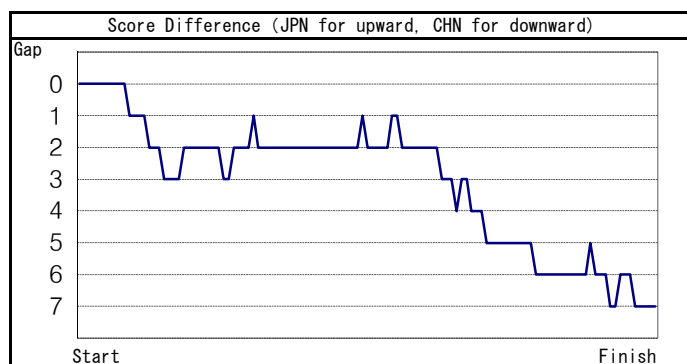

Water Polo World League 2012

08 May 2012 Match No: 1

JPN	1	3	2	2
CHN	3	3	5	4

8
15

JPN		Shots & Goals							Personal		
No	Name	Outside Shot	5m Shot	Centre Shot	Inside Shot	Counter Shot	Extra Shot	Penalty Shot	Total	Re	Foul Co
1	Rikako MIURA										1
2	Arisu SAITOU						0		0	1	
3	Saki OGAWA									1	
4	Shino MAGARIYAMA	0							0		2
5	Moe NAKATA	0	0						0	1	1
6	Miku KOIDE										
7	Yumi NAKANO	1	0				0		1	1	
8	Misa KONAKA	0			1	1	1		3	1	2
9	Narumi MIZUNO	0					1		1		2
10	Yumi KANNO	1		1					2	2	1
11	Kasumi IKEDA										
12	Yumi KOJYOU						1		1	2	
13	Midori SUGIYAMA		0						0		
Team Total		10	0	2	1	1	5	0	27	9	9(0)

CHN		Shots & Goals							Personal		
No	Name	Outside Shot	5m Shot	Centre Shot	Inside Shot	Counter Shot	Extra Shot	Penalty Shot	Total	Re	Foul Co
1	YANG Jun										
2	TENG Fei	0					0		0		3
3	LIU Ping	0							0	1	
4	SUN Yujun	1			0				1		2
5	HE Jin			1					1	6	
6	SUN Yating			1					1	2	
7	SONG Donglun	1					1	1	3		
8	Zhang Cong										
9	WANG Yi						1		1		1
10	MA Huanhuan	2	0		1		1	1	5		2
11	SUN Huizi	1					1		2		
12	ZHANG Lei	1							1		1
13	WANG Ying										
Team Total		12	0	4	2	0	6	2	27	9	9(0)

Goalkeepers		Shots & Saves							%		
No	Name	Outside	5m	Centre	Inside	Counter	Extra	Penalty	Total		%
1	Rikako MIURA	4		1	0		0	0	5		25%
1	YANG Jun	3	2	0	0	0	2		7		47%

Attack Profile of JPN					
	1P	2P	3P	4P	Total
Attaks	11	15	14	14	54
Shots	3	7	10	7	27
Goals	1	3	2	2	8

Attack Profile of CHN					
	1P	2P	3P	4P	Total
Attaks	16	14	15	12	57
Shots	8	8	6	5	27
Goals	3	3	5	4	15