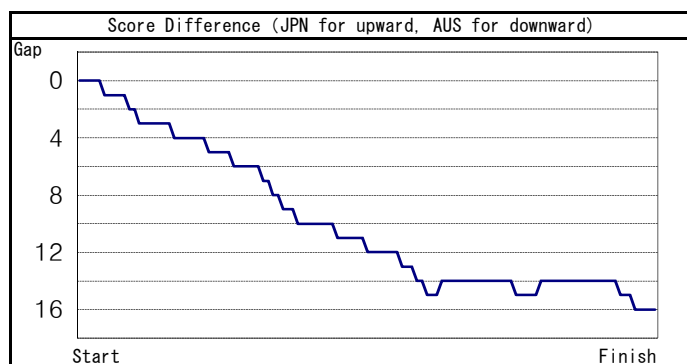

Water Polo World League 2012

10 May 2012 Match No: 3

JPN	0	0	1	1
AUS	5	6	4	3

2
18

JPN		Shots & Goals							Personal Foul		
No	Name	Outside Shot	5m Shot	Centre Shot	Inside Shot	Counter Shot	Extra Shot	Penalty Shot	Total	Re	Co
1	Rikako MIURA										
2	Arisu SAITOU										
3	Saki OGAWA										
4	Shino MAGARIYAMA	1	0						1	0	1
5	Moe NAKATA									1	1
6	Miku KOIDE	1	0						1	0	
7	Yumi NAKANO	1	0	3	0			1	5	0	1
8	Misa KONAKA	2	0		2			4	8	1	3
9	Narumi MIZUNO	1	0					1	2	0	
10	Yumi KANNO			1	0			1	2	1	2
11	Kasumi IKEDA										1
12	Yumi KOJYOU										
13	Midori SUGIYAMA										
Team Total		6	0	1	2	0	7	2	19	2	5 (0)

AUS		Shots & Goals							Personal Foul		
No	Name	Outside Shot	5m Shot	Centre Shot	Inside Shot	Counter Shot	Extra Shot	Penalty Shot	Total	Re	Co
1	Victoria BROWN										
2	Gemma BEADSWORTH	3	0	1	0		1		5	1	1
3	Sophie SMITH				2	1	1		3		1
4	Holly LINCOLN-SMITH			5	2				5	1	2
5	Jane MORAN				1	1			1	1	
6	Bronwen KNOX			2	1	1	1		4		3
7											
8											
9	Glencora RALPH				1	1	0		2		2
10	Ashleigh SOUTHERN	2	1		2	2	1		5	1	1
11	Melissa RIPPON	1	0					1	2	1	1
12	Nicola ZAGAME				3	3	0		4		3
13	Alicia MCCORMACK					1	0				
Team Total		6	1	0	8	3	10	3	31	18	5 (8 (0))

Goalkeepers		Shots & Saves							%							
No	Name	Outside Shot	5m Shot	Centre Shot	Inside Shot	Counter Shot	Extra Shot	Penalty Shot	Total							
1	Rikako MIURA	3	2	4	1	10	1	3	2	3	0	1	0	24	6	25%
1	Victoria BROWN	3	3	1	1			1	1	6				6		100%
13	Alicia MCCORMACK							3	1	3	1			3	1	33%

Attack Profile of JPN					
	1P	2P	3P	4P	Total
Attaks	12	14	15	15	56
Shots	5	6	4	4	19
Goals	0	0	1	1	2

Attack Profile of AUS					
	1P	2P	3P	4P	Total
Attaks	15	11	12	15	53
Shots	10	7	6	8	31
Goals	5	6	4	3	18